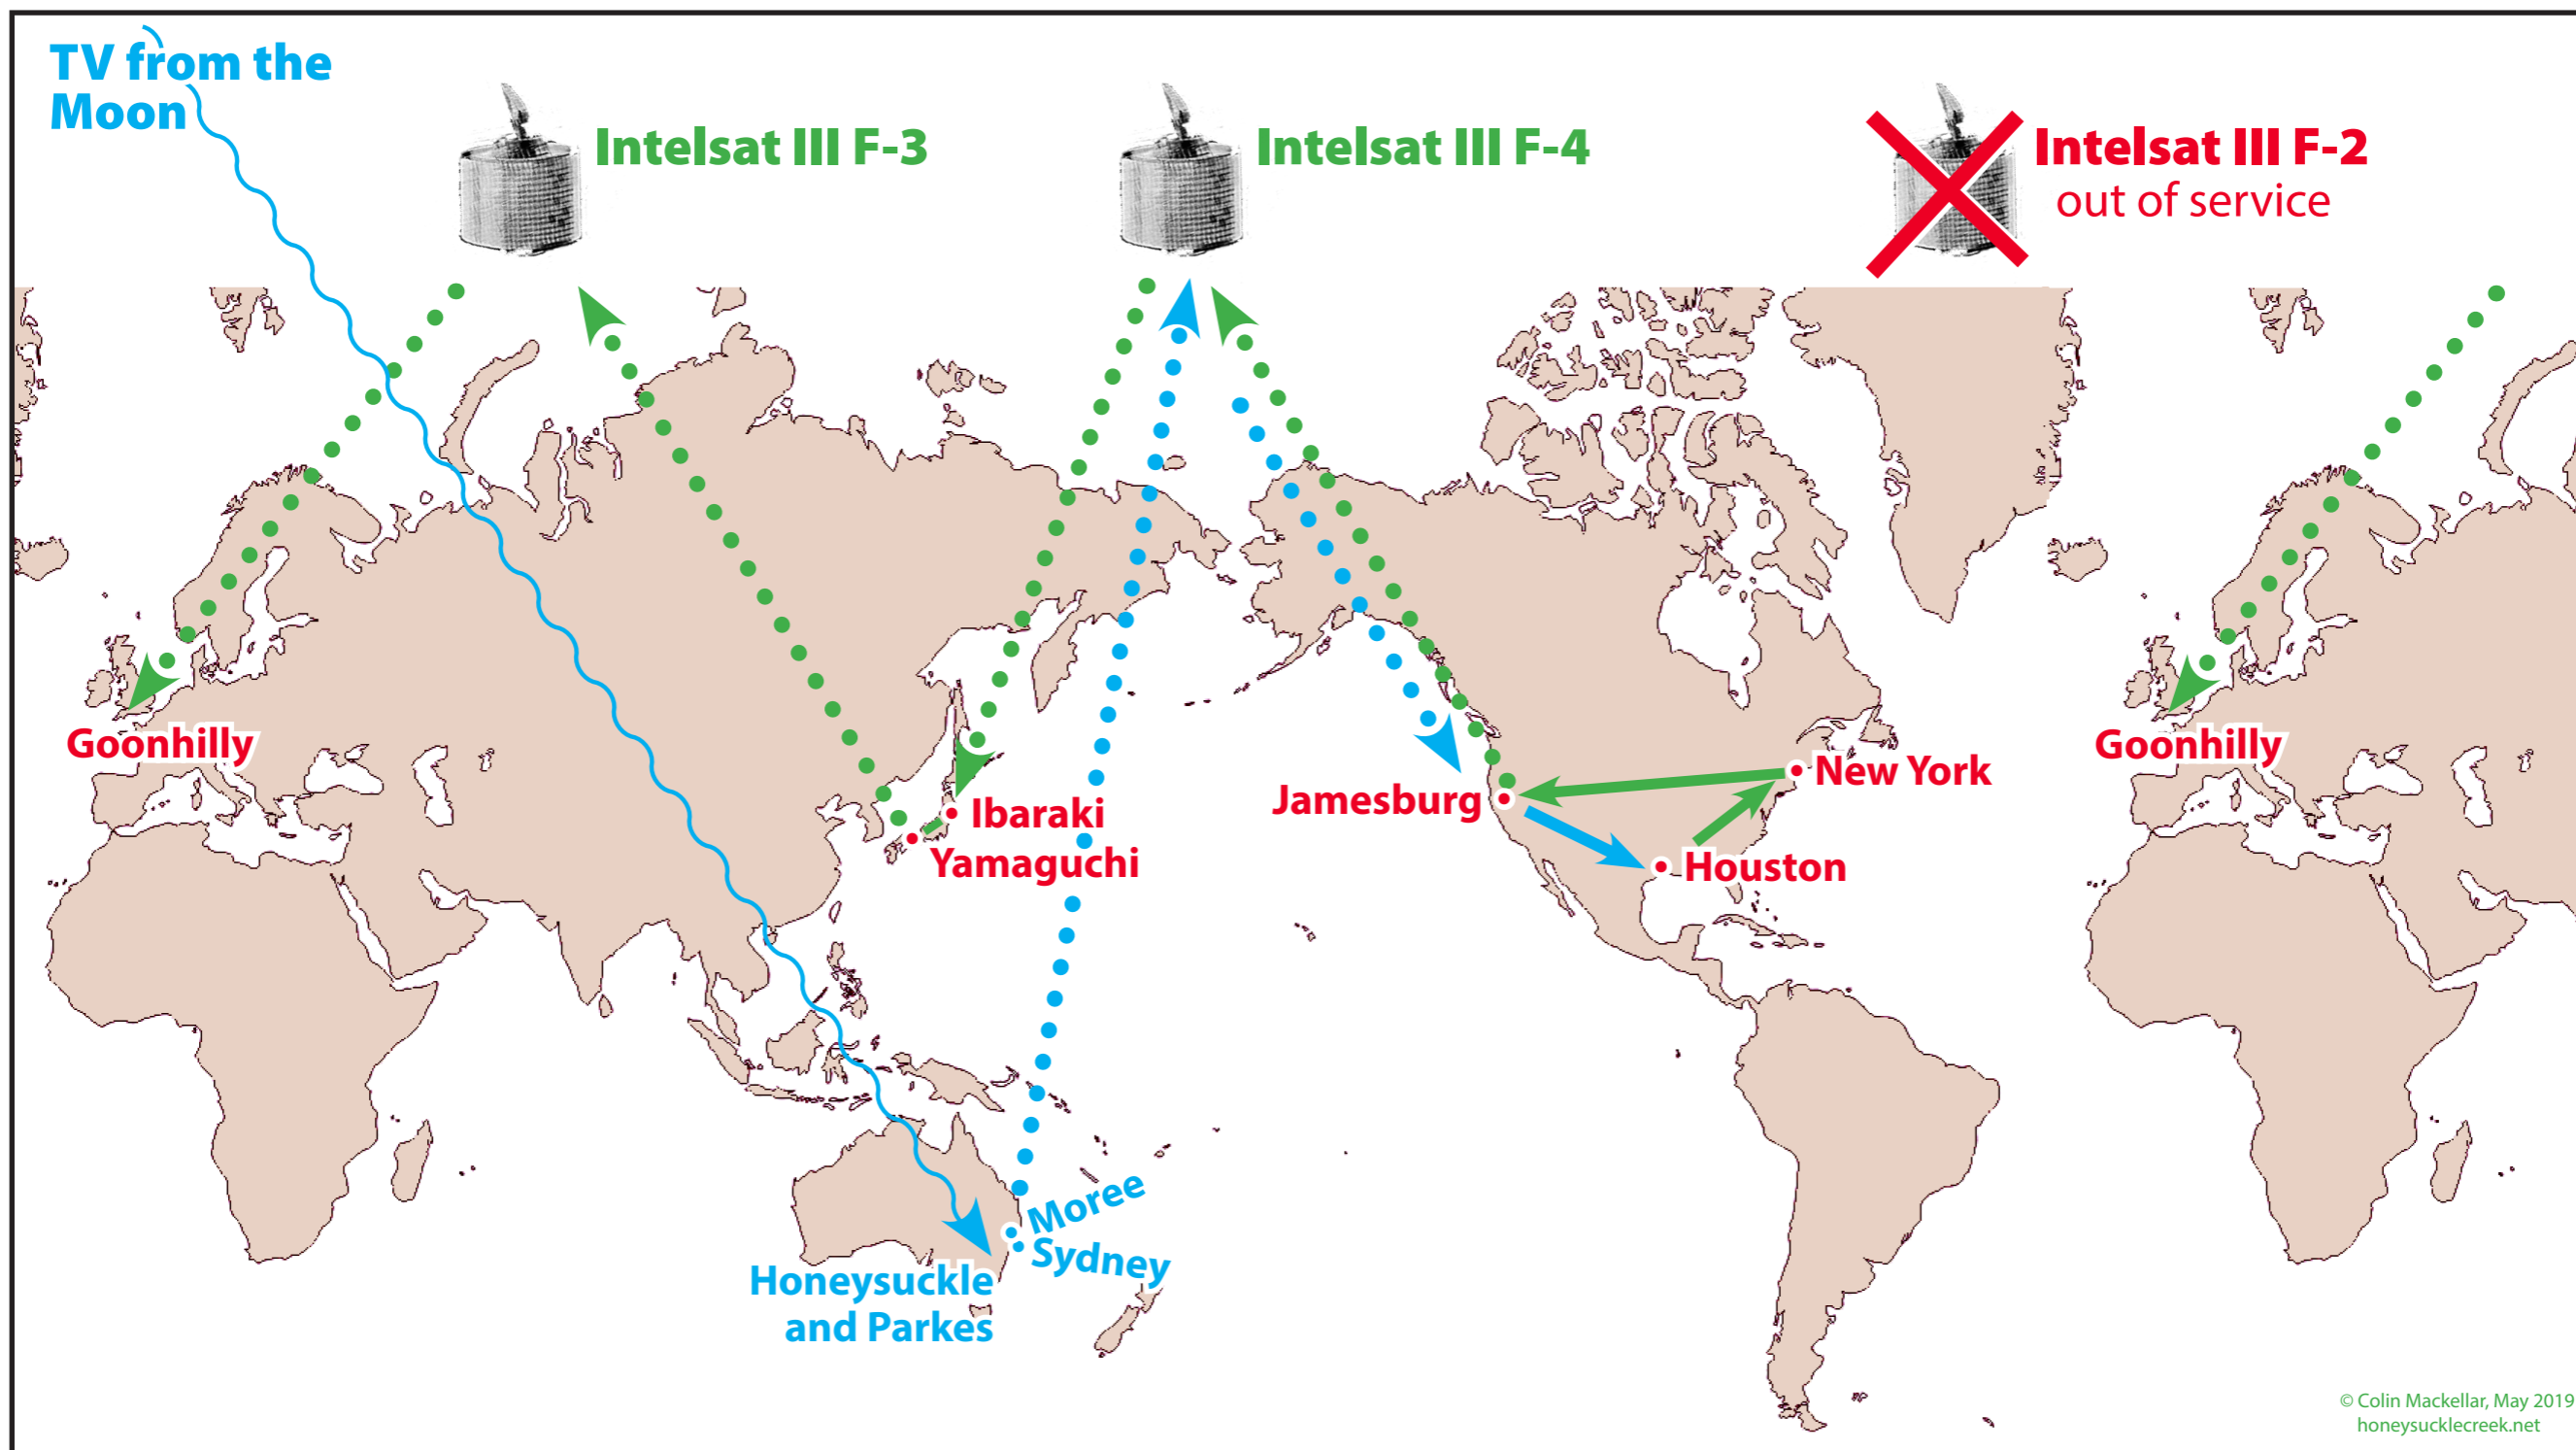

Apollo 11 EVA TV path from the Moon to Australia, the USA, and then the UK and Europe.

Blue:
Signal path from the Moon to Houston.

Green:
Signal path from Houston to the US Networks and then the UK and Europe.